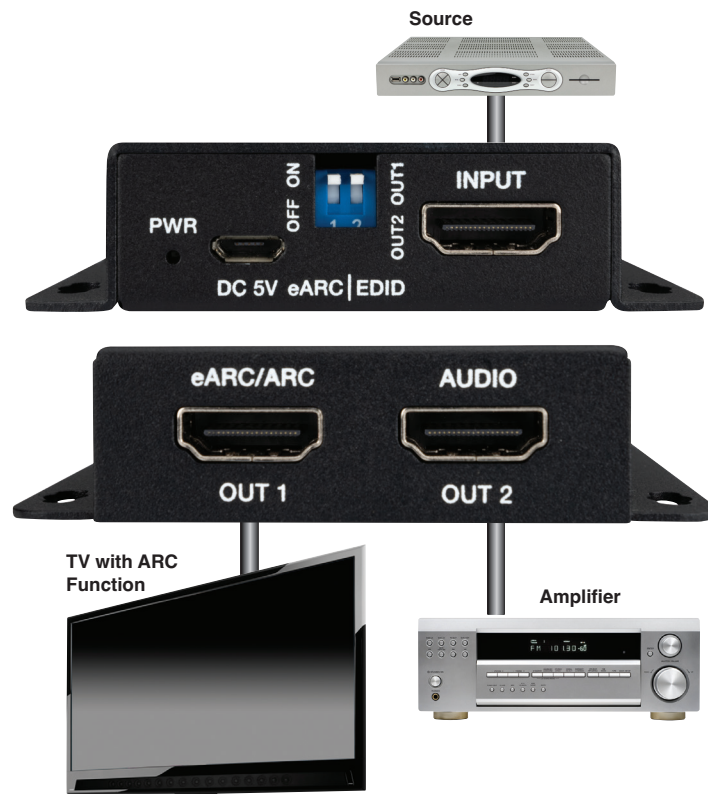

PULSEAUDIO™

HDMI AUDIO

EXTRACTOR

with eARC and ARC

- Extracts audio signals from an HDMI source signal
- Supports Enhanced Audio Return Channel (eARC) and ARC
- Passes 4K@60Hz 4:4:4 resolution
- Supports HDR (High Dynamic Range) with HDR10, HDR10+, Dolby Vision formats
- Dolby and DTS format pass-through such as Dolby TrueHD, Dolby Digital Plus, Dolby Atmos and DTS-HD Master Audio
- HDMI 2.0b and HDCP 2.3 compliant
- Supports 18Gbps video bandwidth
- Built-in Equalizer
- Support CEC functionality
- Advanced EDID management
- Dimensions: 2.5" W x 2.75" D x 1.5" H

Part Number: PA-EARCX

LEARN MORE AT VANCO1.COM