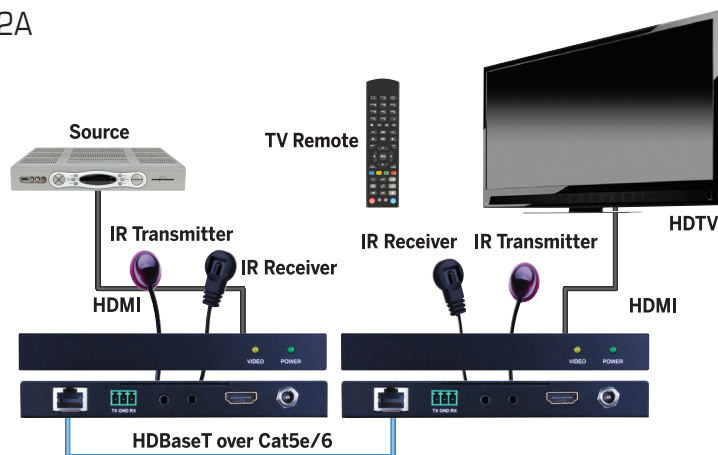

HDBaseT 4K@60Hz, 4:4:4 Chroma, HDR Extender

- Features the latest HDBaseT Technology, optimized for whole-home or commercial distribution of highdefinition signals at much greater distances of standard HDMI cables
- Transmission Range: Extends 4Kx2K@60Hz, 4:4:4 with HDR up to 164ft/50m over a single Cat5e/6 cable and 1080p@60Hz up to 230ft/70m
- HDR Compatible; passes HDR10 and Dolby Vision formats
- Features Power over Cable technology (PoC) which transmits power over Cat5e/6, allowing for either Transmitter or Receiver to be powered without the use of a power supply
- Virtually Lossless Compression retains high end audio and video quality
- Bi-directional IR and RS232 control
- Features Auto EDID and EQ Management for plug and play installation
- HDCP 2.2 compliant and backward compatible to previous versions
- CEC Support
- Slim and compact design
- Power Supply: DC 12V, 2A

Part Number: **EVEX4K50**