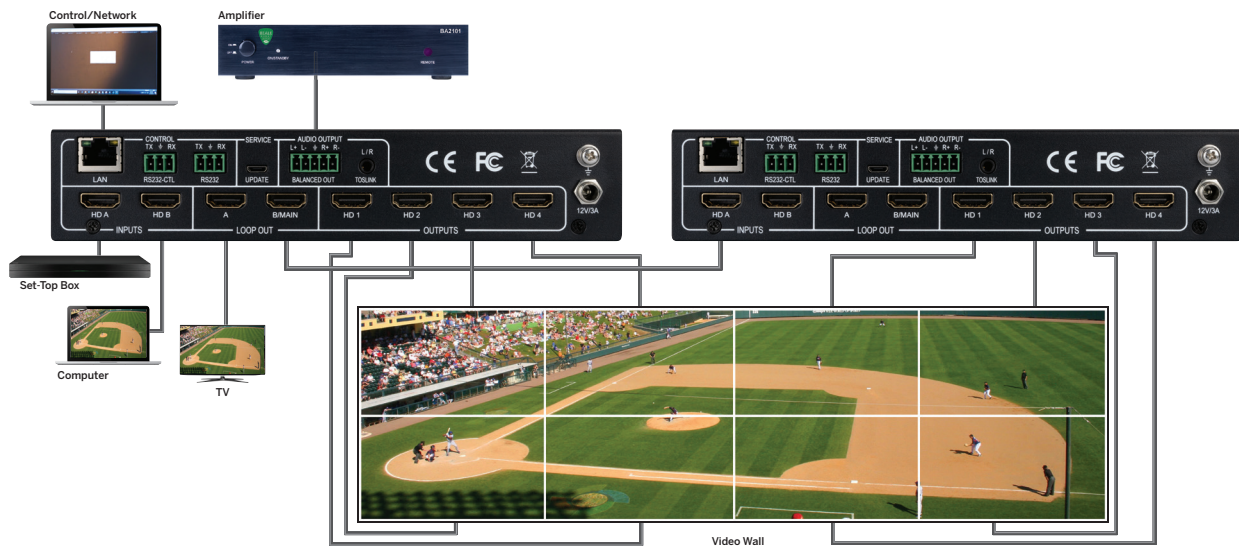

## Expandable 4K 2x4 HDMI® Video Wall Processor

- 4K 2x4 HDMI Video Wall Processor
- Allows for 16 rows and columns of displays in any video wall configuration up to 16x16
- Two HDMI loop-outs to cascade into other units for larger video walls or to monitor sources locally
- Two HDMI inputs allow for multiple source video wall configurations, or to switch one source across the entire video wall display
- Passes up to 4K@60Hz with HDR
- Able to scale output resolutions
- HDMI 2.0 and HDCP 2.2 compliant
- Customizable options for bezel adjustment
- Supports 180° screen rotation
- Able to be controlled over RS232 and TCP/IP via product software or 3rd party control systems
- Dimensions: 8.5" W x 5.7" D x 1.7" H

**Part Number: EVSP24VW**