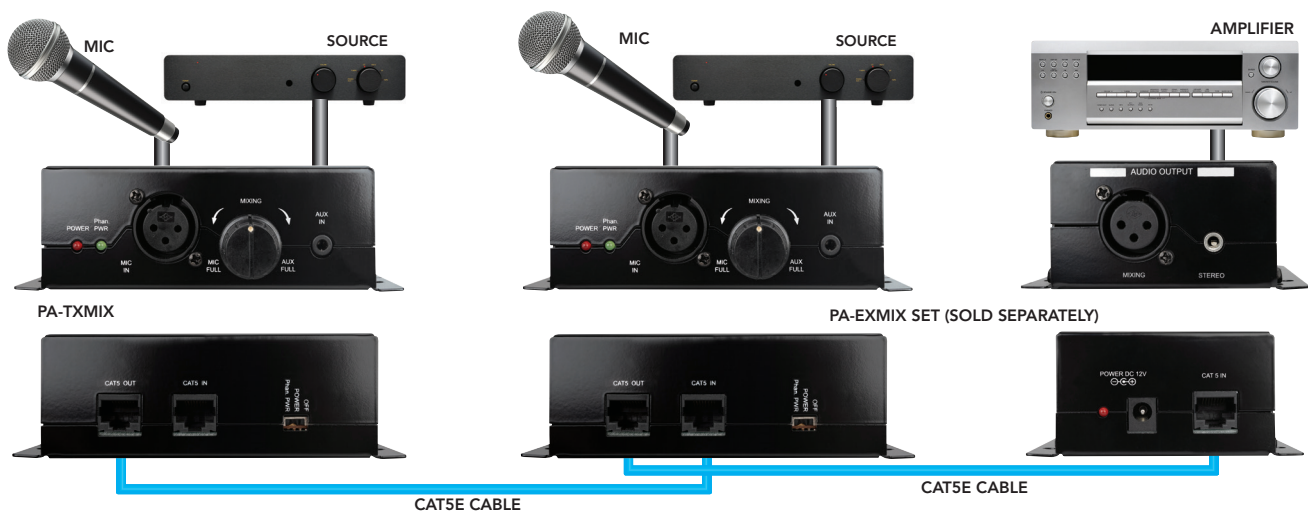

PULSEAUDIO™

DIGITAL/ANALOG AUDIO

TRANSMITTER

- Add additional sources when used with PA-EXMIX
- Extends balanced XLR and 3.5 mm stereo audio over a single Cat5e/6 up to 300m/984 ft
- Features Power over Cable (PoC), allowing the extender set to be powered with a single power supply, powered on the receiver end
- Mixing built in with an easy to use dial to mix between the XLR and stereo AUX inputs
- Mic input (XLR) and AUX input with balanced level control
- Supports two types of microphones, Dynamic and Condenser
- 12V Phantom power option
- Dimensions: 5" x 2.9" x 1.6"

Part Number: PA-TXMIX

LEARN MORE AT VANCO1.COM